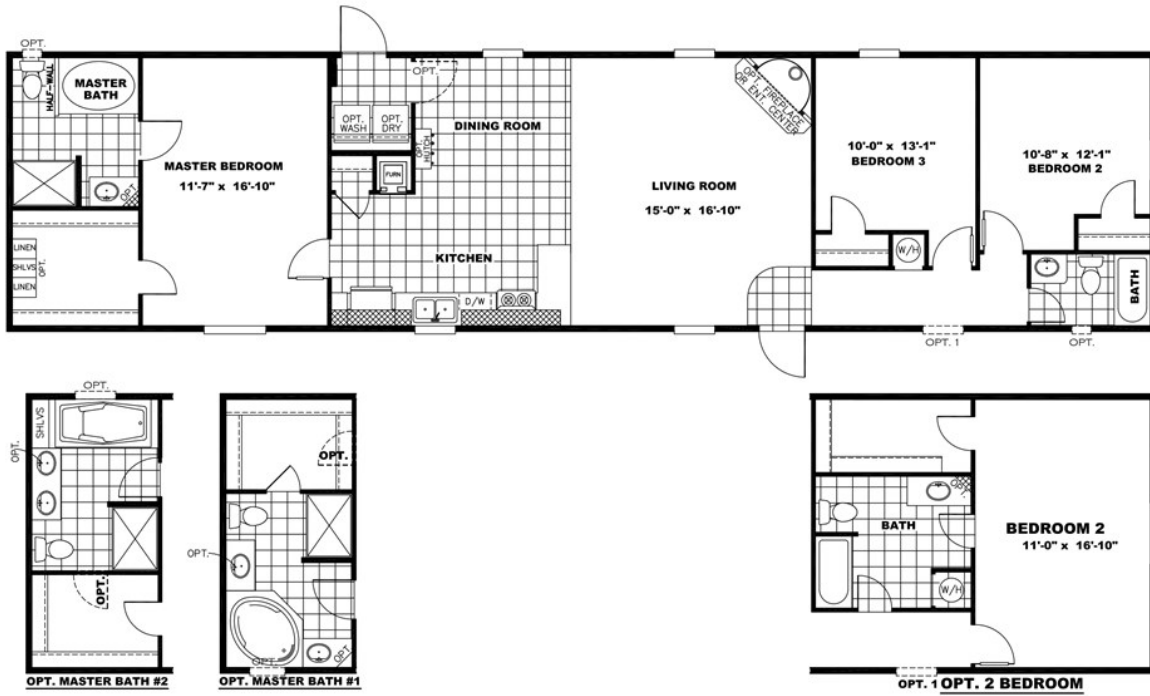

THE BOSS 1872 - 35YES18723CH

Plan Details

Bedrooms	3
Bathrooms	2
Sq Feet	1260
Width	18
Depth	72

The home series and floor plans indicated will vary by retailer and state. Your local Home Center can quote you on specific prices and terms of purchase for specific homes. Clayton Bonham invests in continuous product and process improvement. All home series, floor plans, specifications, dimension, features, materials, availability, and starting prices shown on this website are artist's renderings or estimates, and are subject to change without notice. Dimensions are nominal and length and width measurements are from exterior wall to exterior wall.